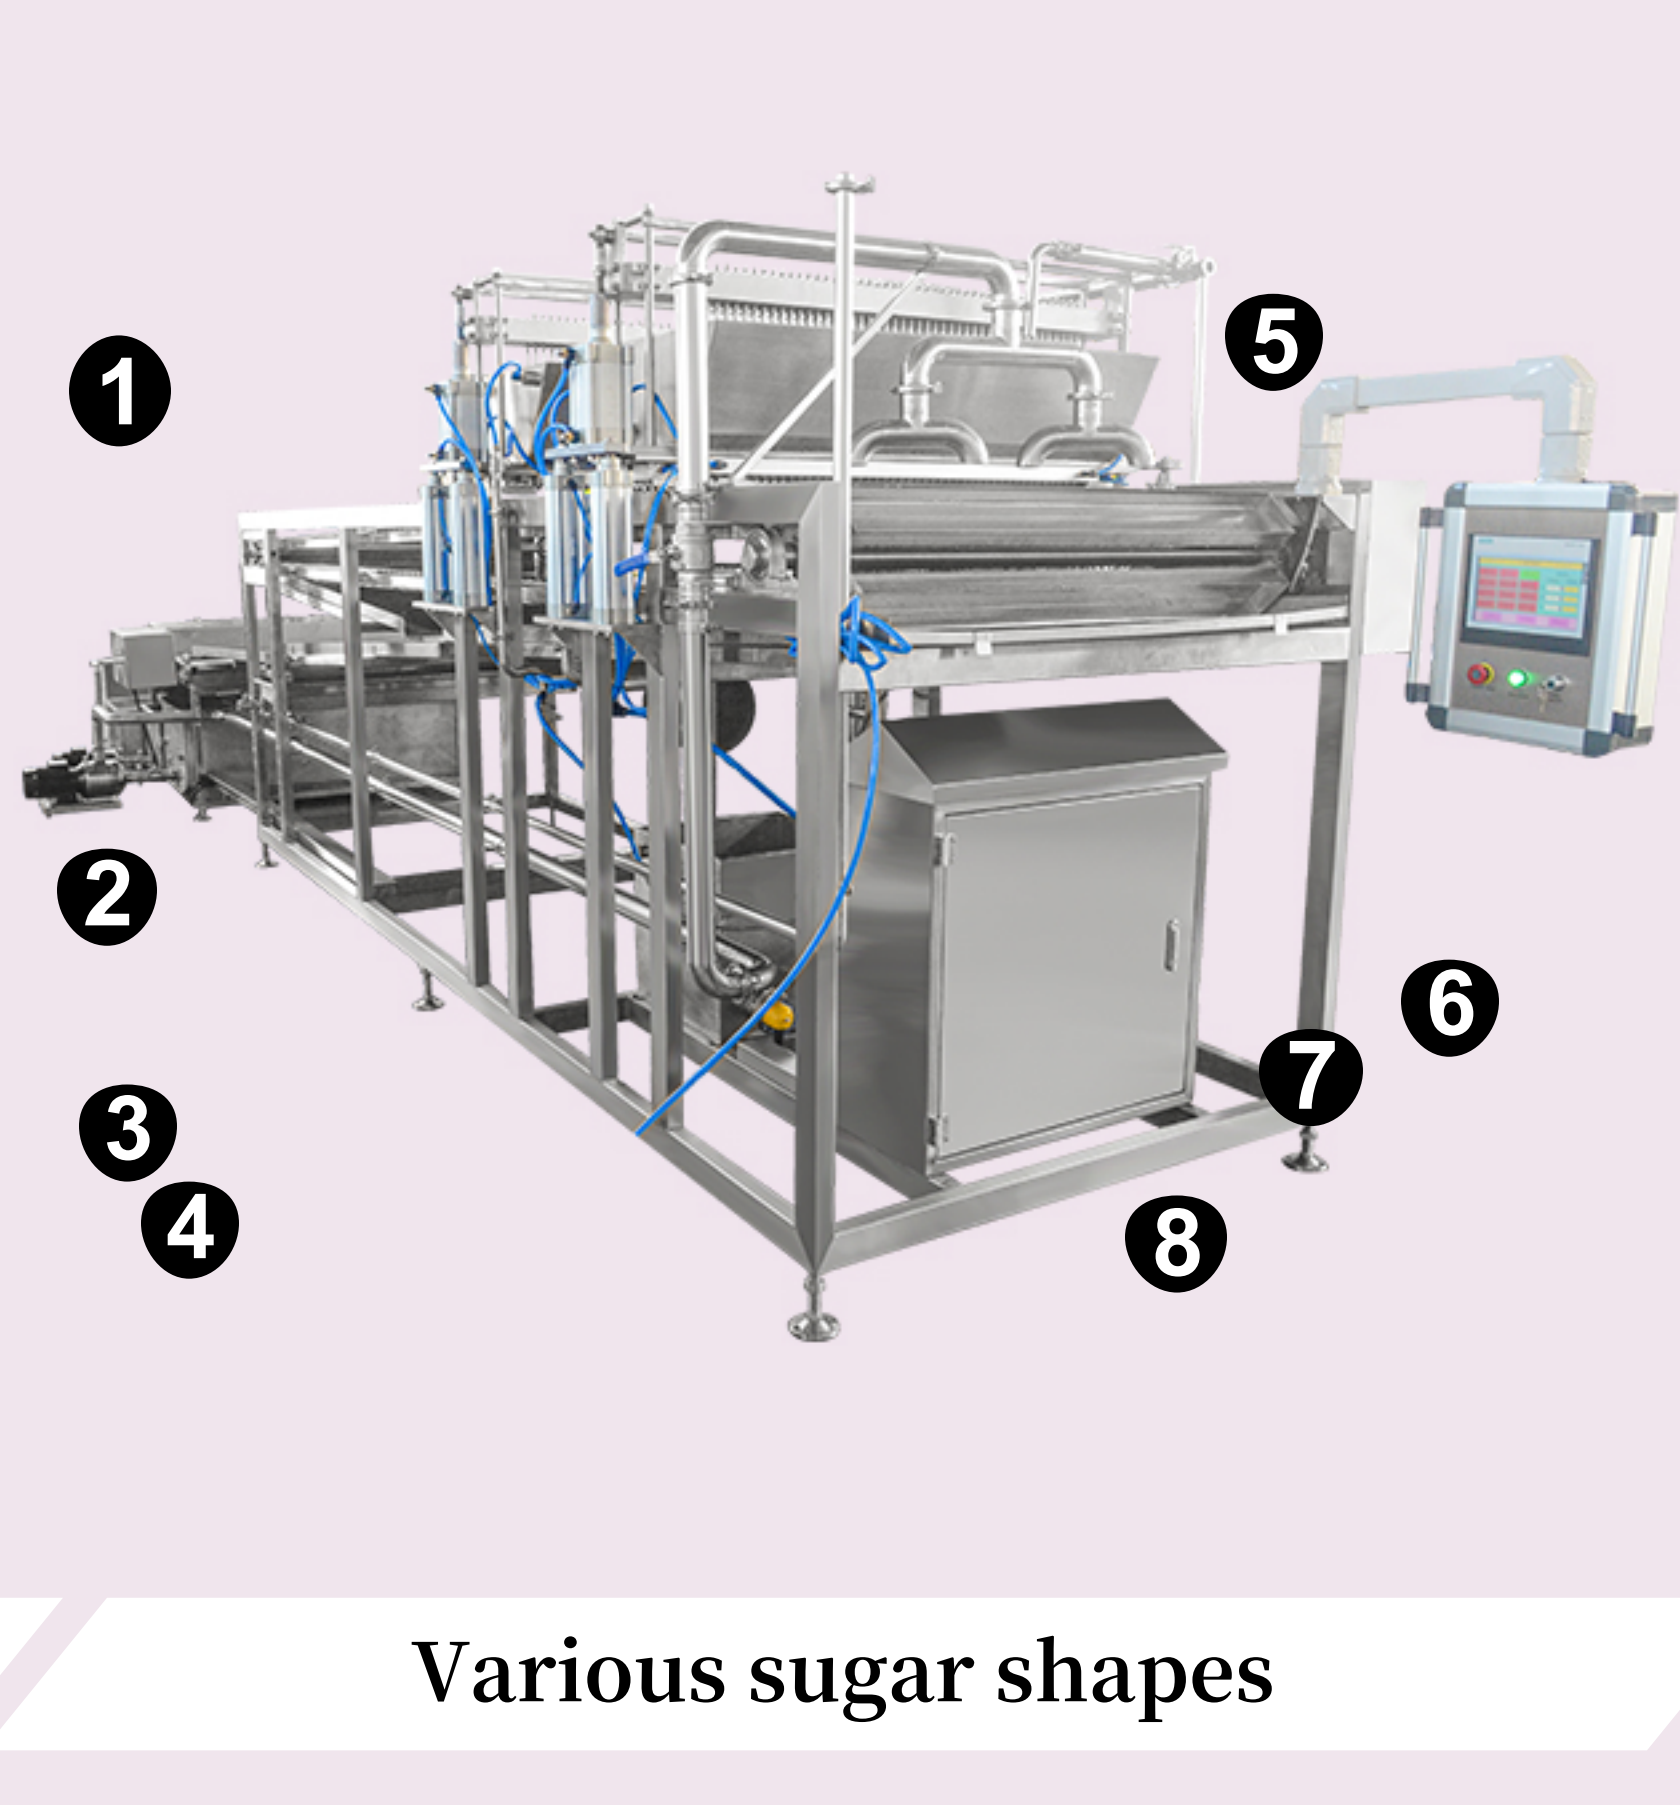

40+ YEARS' CANDY AND BISCUIT MACHINE FACTORY

Why choose us

5 stars after-service

high quality machinery

Free recipes available

Round size

qualified and certified

PLC touch screen

Product Details

Various sugar shapes

Welcome to Shanghai TGM Machine Factory

our company

our factory

shipping

gummy making machine spot

popping boba machine

biscuit machine spot

Some of our customers

Our certificate

Lollipop machine CE

Popping boba machine CE

Biscuit C E

Welcome to contact us